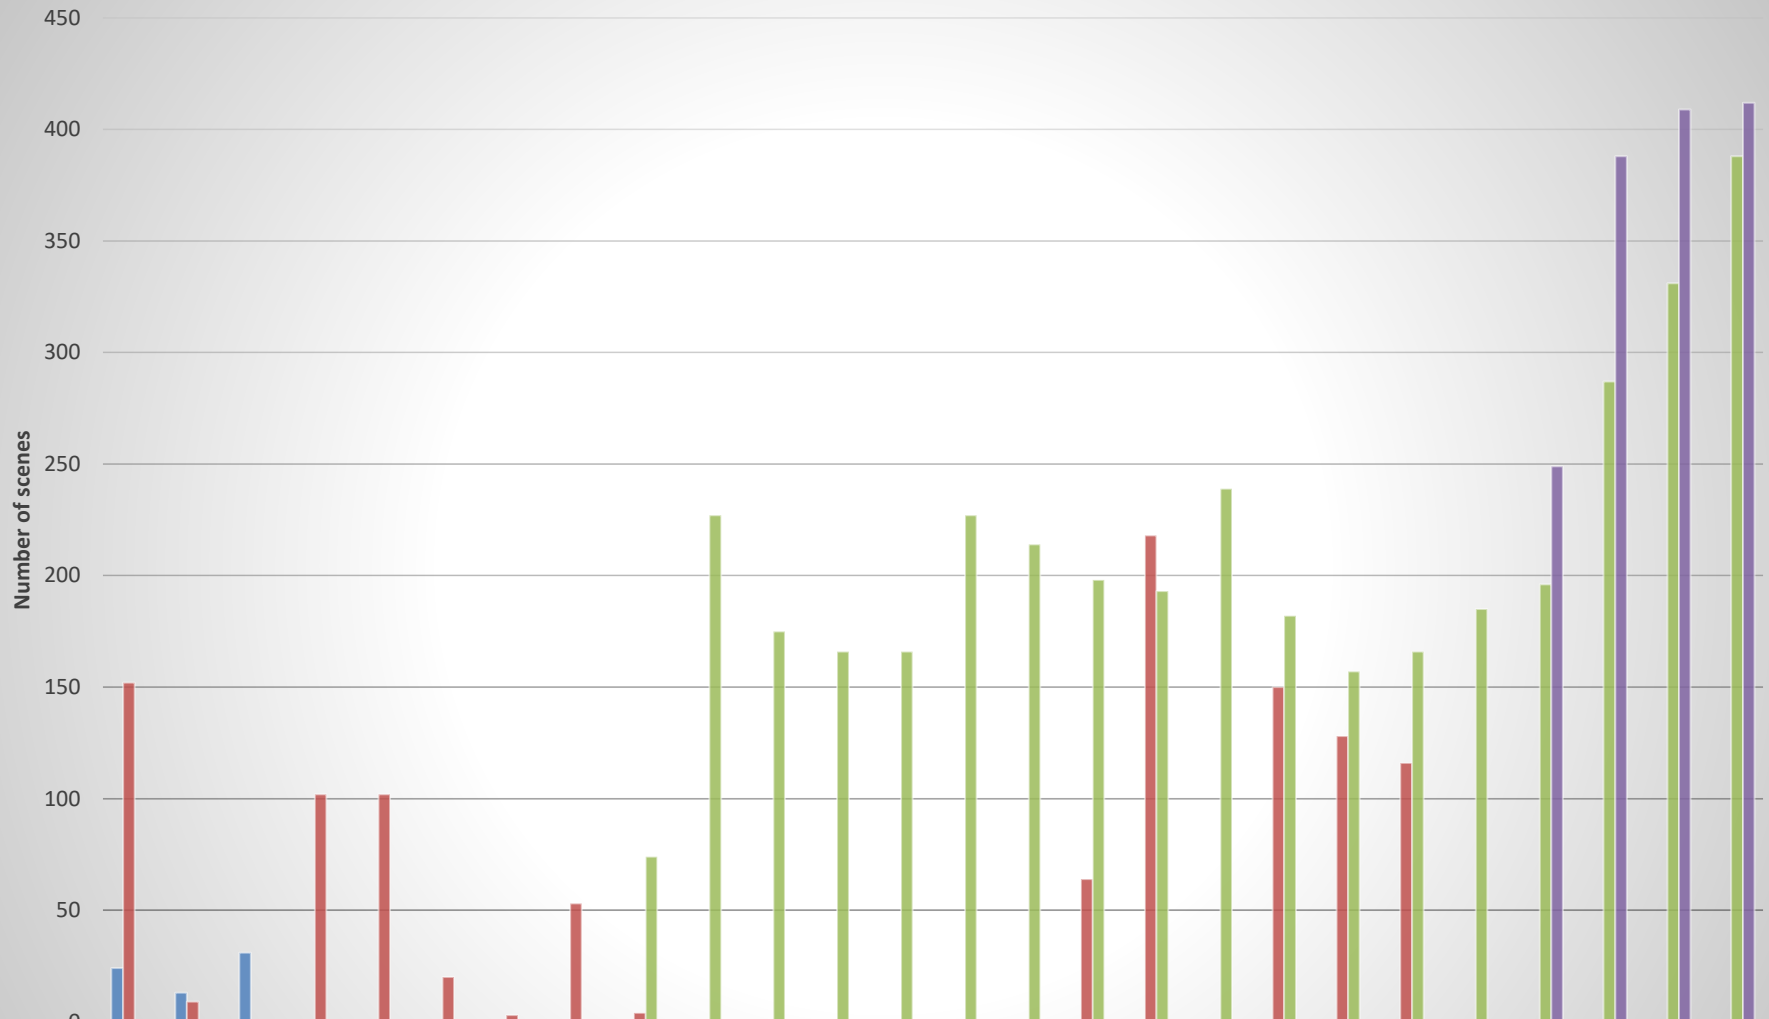

All Landsat scenes of Burkina Faso

	1990	1991	1992	1994	1995	1996	1997	1998	1999	2000	2001	2002	2003	2004	2005	2006	2007	2008	2009	2010	2011	2012	2013	2014	2015	2016
L4	24	13	31	0	0	0	0	0	0	0	0	0	0	0	0	0	0	0	0	0	0	0	0	0	0	0
L5	152	9	0	102	102	20	3	53	4	0	0	0	0	0	0	64	218	0	150	128	116	0	0	0	0	0
L7	0	0	0	0	0	0	0	0	74	227	175	166	166	227	214	198	193	239	182	157	166	185	196	287	331	388
L8	0	0	0	0	0	0	0	0	0	0	0	0	0	0	0	0	0	0	0	0	0	249	388	409	412