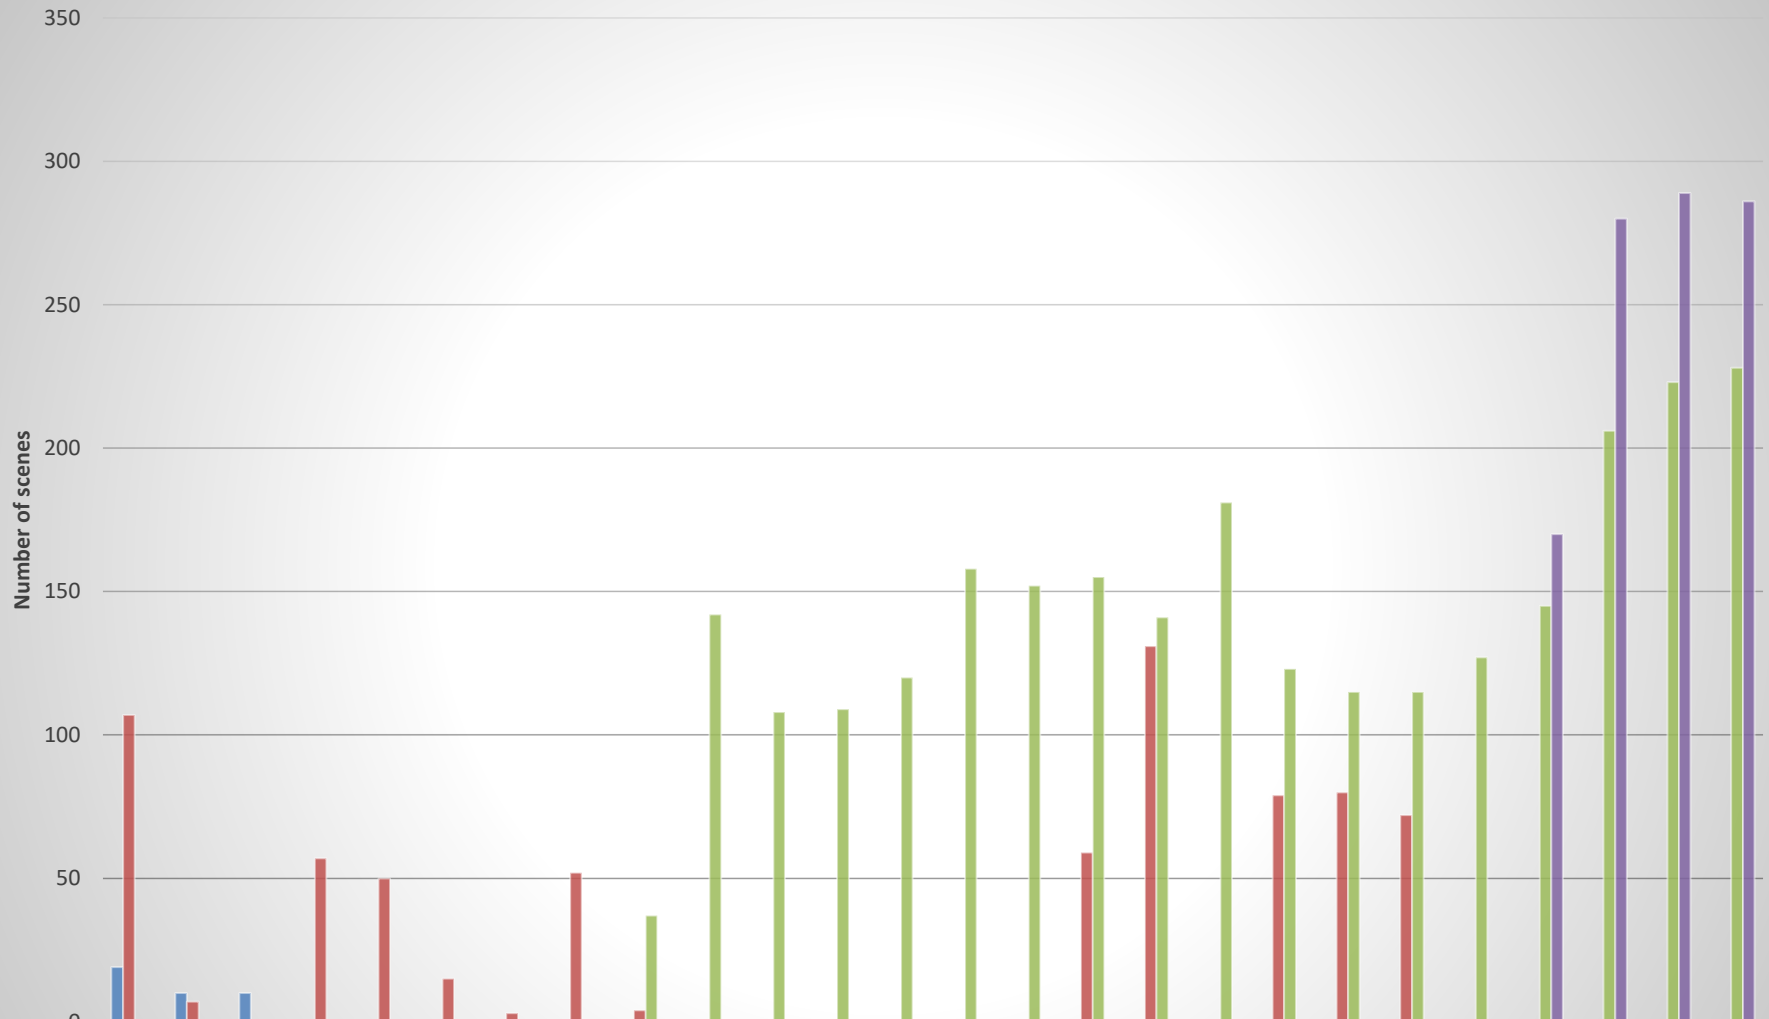

## Landsat Scenes of Burkina Faso Less Than 20% Cloud Cover

|    | 1990 | 1991 | 1992 | 1994 | 1995 | 1996 | 1997 | 1998 | 1999 | 2000 | 2001 | 2002 | 2003 | 2004 | 2005 | 2006 | 2007 | 2008 | 2009 | 2010 | 2011 | 2012 | 2013 | 2014 | 2015 | 2016 |
|----|------|------|------|------|------|------|------|------|------|------|------|------|------|------|------|------|------|------|------|------|------|------|------|------|------|------|
| L4 | 19   | 10   | 10   | 0    | 0    | 0    | 0    | 0    | 0    | 0    | 0    | 0    | 0    | 0    | 0    | 0    | 0    | 0    | 0    | 0    | 0    | 0    | 0    | 0    | 0    | 0    |
| L5 | 107  | 7    | 0    | 57   | 50   | 15   | 3    | 52   | 4    | 0    | 0    | 0    | 0    | 0    | 0    | 59   | 131  | 0    | 79   | 80   | 72   | 0    | 0    | 0    | 0    | 0    |
| L7 | 0    | 0    | 0    | 0    | 0    | 0    | 0    | 0    | 37   | 142  | 108  | 109  | 120  | 158  | 152  | 155  | 141  | 181  | 123  | 115  | 115  | 127  | 145  | 206  | 223  | 228  |
| L8 | 0    | 0    | 0    | 0    | 0    | 0    | 0    | 0    | 0    | 0    | 0    | 0    | 0    | 0    | 0    | 0    | 0    | 0    | 0    | 0    | 0    | 0    | 170  | 280  | 289  | 286  |